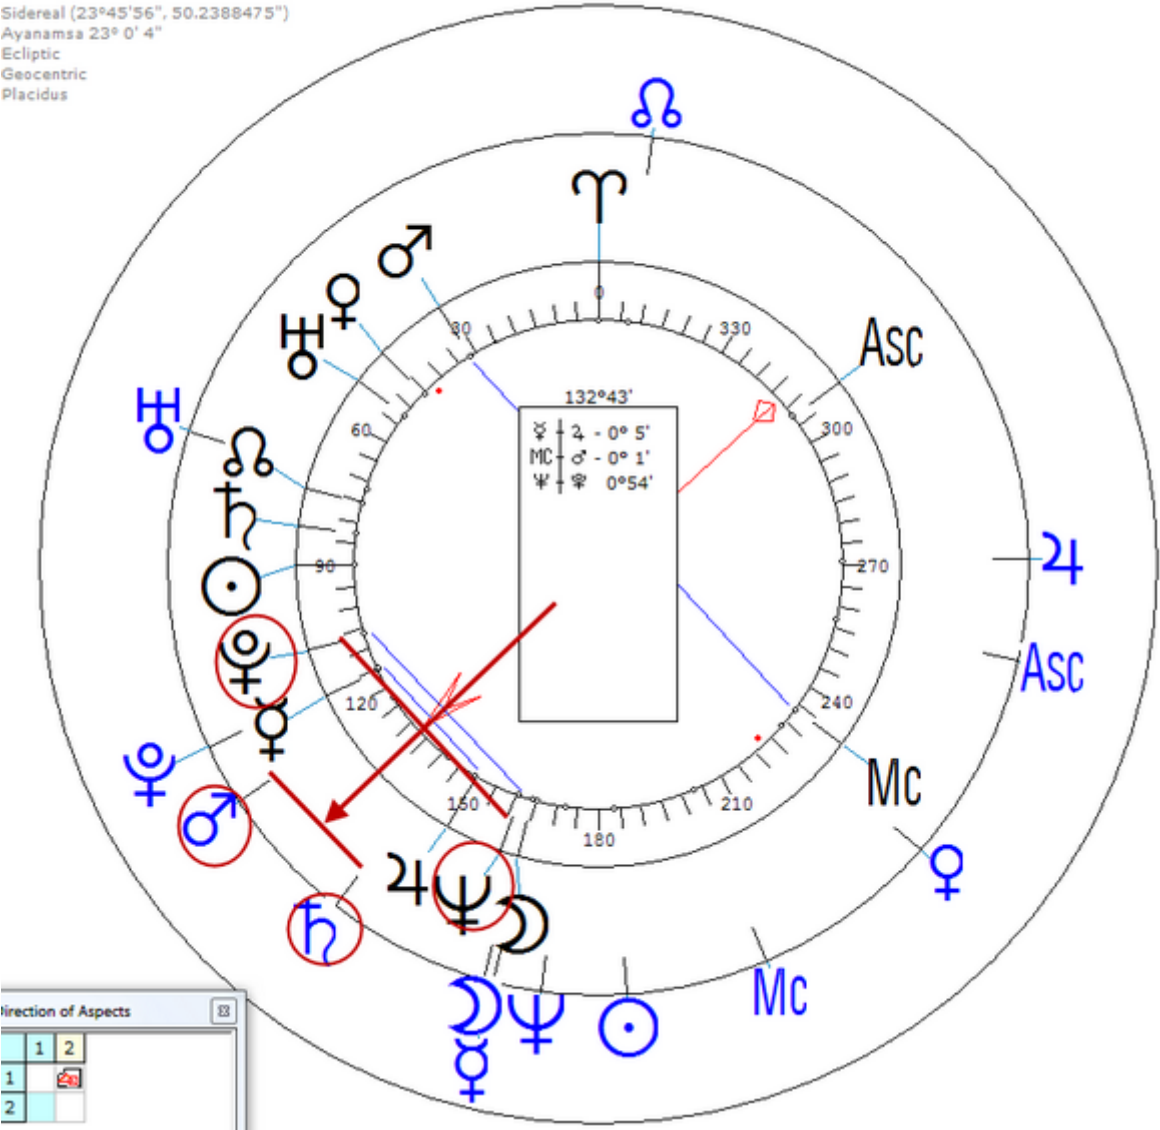

Progressed Lunar Return (Harmonic 1)

Lunar ♂/♄ = ♀n/♀n

Mölleremann, Jürgen W.
15 July 1945 Sun 22:45 (GMT+2) 48n23 10e53
Augsburg, Germany
Sidereal (23°45'56", 50.2388475")
Ayanamsa 23° 0' 4"
Ecliptic
Geocentric
Placidus